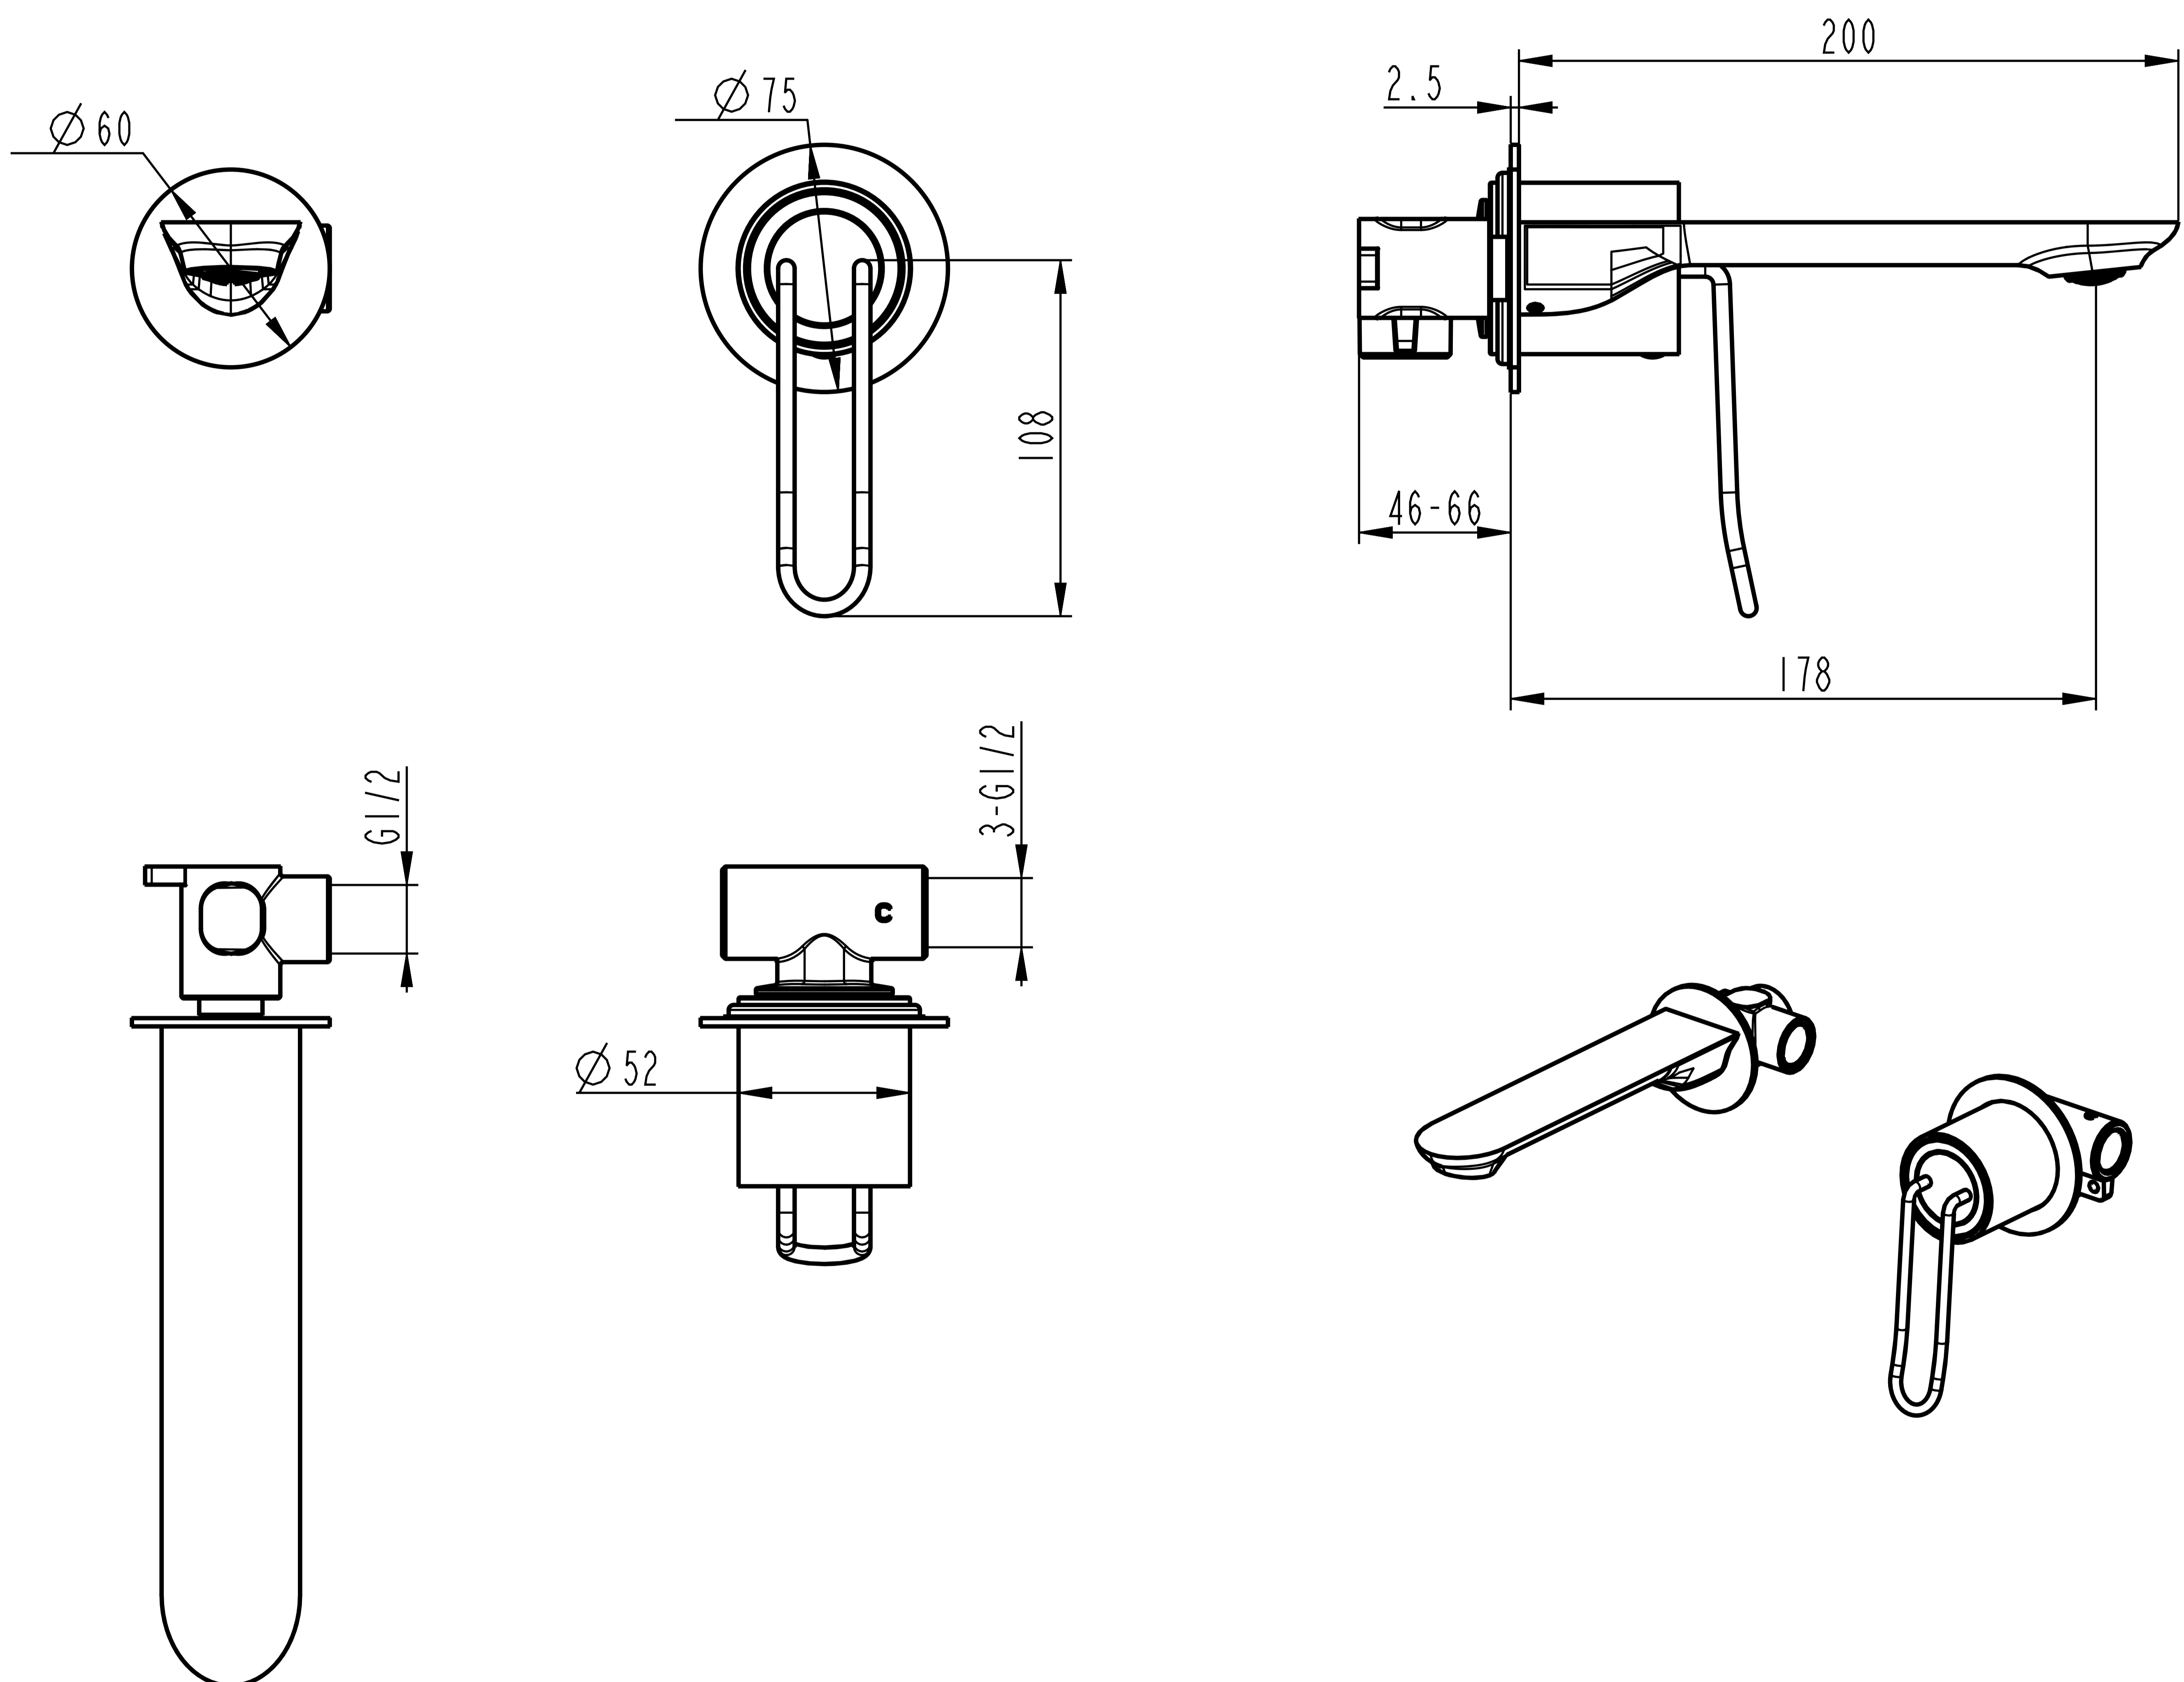

# Wall Basin Mixer

Product Code : **2523**

## Technical Drawing

All dimension are in **mm**